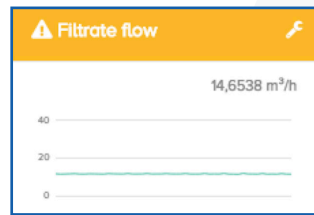

DASHBOARDS

The **Dashboard** includes numerous windows that can be customized to display the information you care about most. Windows are editable and provide instant, at-a-glance, interpretation of operating data.