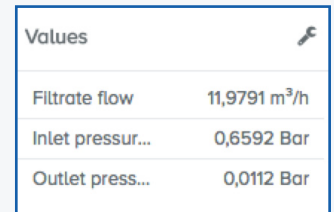

DASHBOARDS

The **Dashboard** includes numerous windows that can be customized to display the information you care about most. Windows are editable and provide instant, at-a-glance, interpretation of operating data.