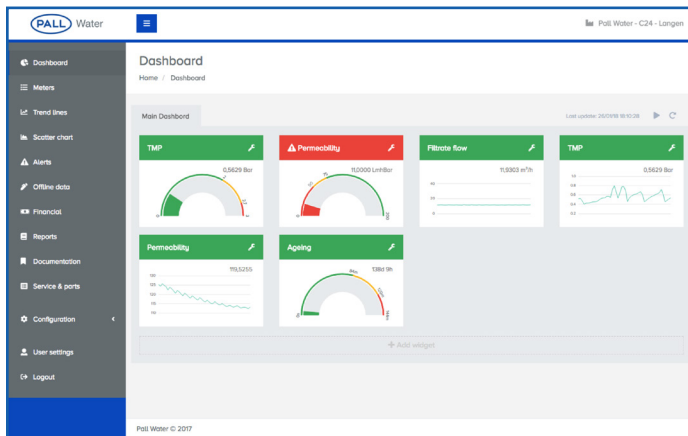

DASHBOARDS

The **Dashboard** includes numerous windows that can be customized to display the information you care about most. Windows are editable and provide instant, at-a-glance, interpretation of operating data.