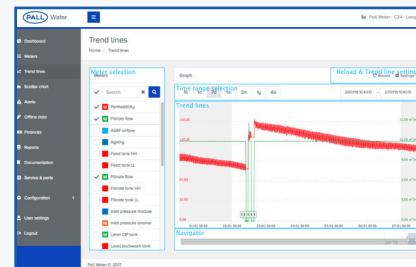

TREND LINES

Trend Lines allow operators to interactively browse the data, configuring graphs of any meters by either data, median or trend.