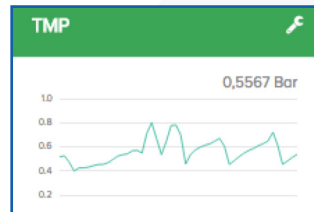

DASHBOARDS

The **Dashboard** includes numerous windows that can be customized to display the information you care about most. Windows are editable and provide instant, at-a-glance, interpretation of operating data.