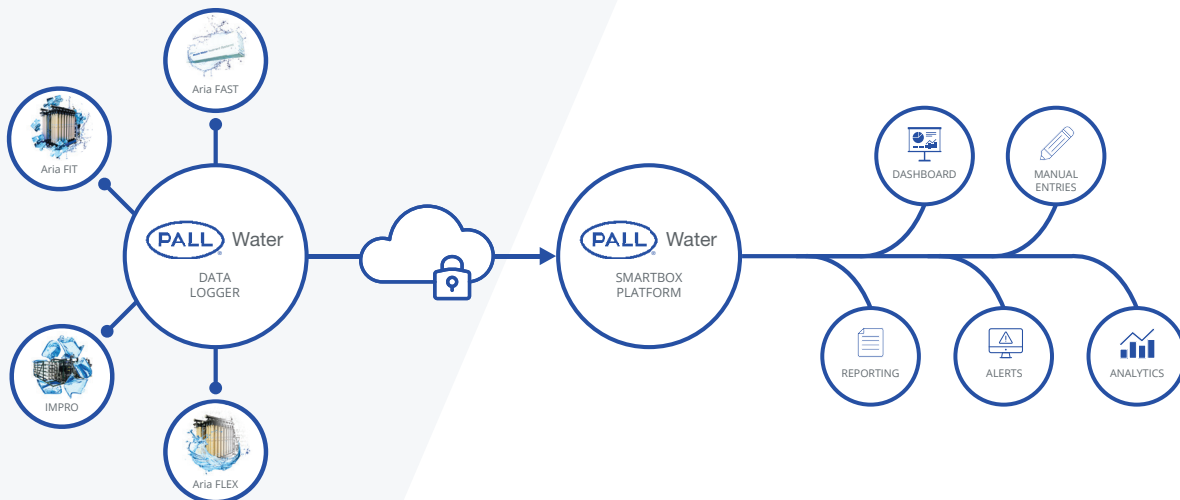

Pall Water’s **Aria™ SMARTBOX** enables real-time system monitoring that provides you with insight to optimize your system’s performance anytime, anywhere, on any device.

To optimize your membrane system, you need insight into how the system is operating today and how it will perform in the future. The **Aria™ SMARTBOX** instantly provides easy-to-use monitoring that offers quick and reliable access to all the system data you need.

With the Aria SMARTBOX, operators have a powerful set of tools to help manage your systems effectively, including intuitive dashboards, customizable historic system trends, automatic reports, and real-time alerts. The system is secure, user-friendly, and fully customizable to allow you to tailor the information you see and how you see it.

The Aria SMARTBOX saves you time and money by providing the information you need to optimize system performance on a day-to-day basis. Additionally, it gives you the ability to proactively identify and resolve any potential issues with system performance to prevent downtime and maintain water quality.

YOUR PLANT AT YOUR FINGERTIPS

- Secure and private remote monitoring
- Fast and intuitive user-experience
- Real-time alerts and immediate system status
- Performance insight to help prevent system downtime
- Historic system trends and automatic reports
- Simple and fast ordering of parts and service for optimal system performance